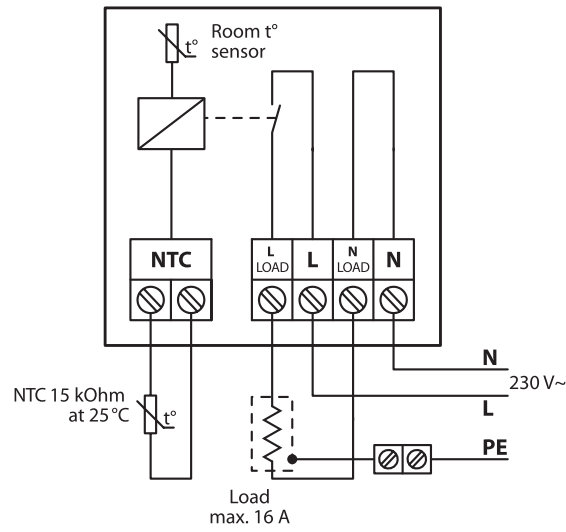

Connection scheme